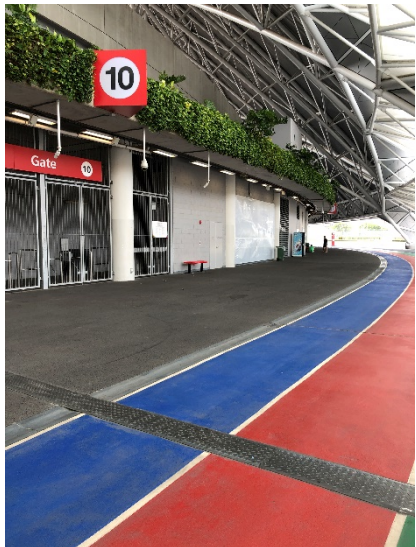

20km Nomi Trial RW

17 Feb @ 100Plus Promenade (Gate number TBC)

Start / End Point : Gate 10

U-Turns : Gate 21 (700m mark) and Gate 7 (200m mark)