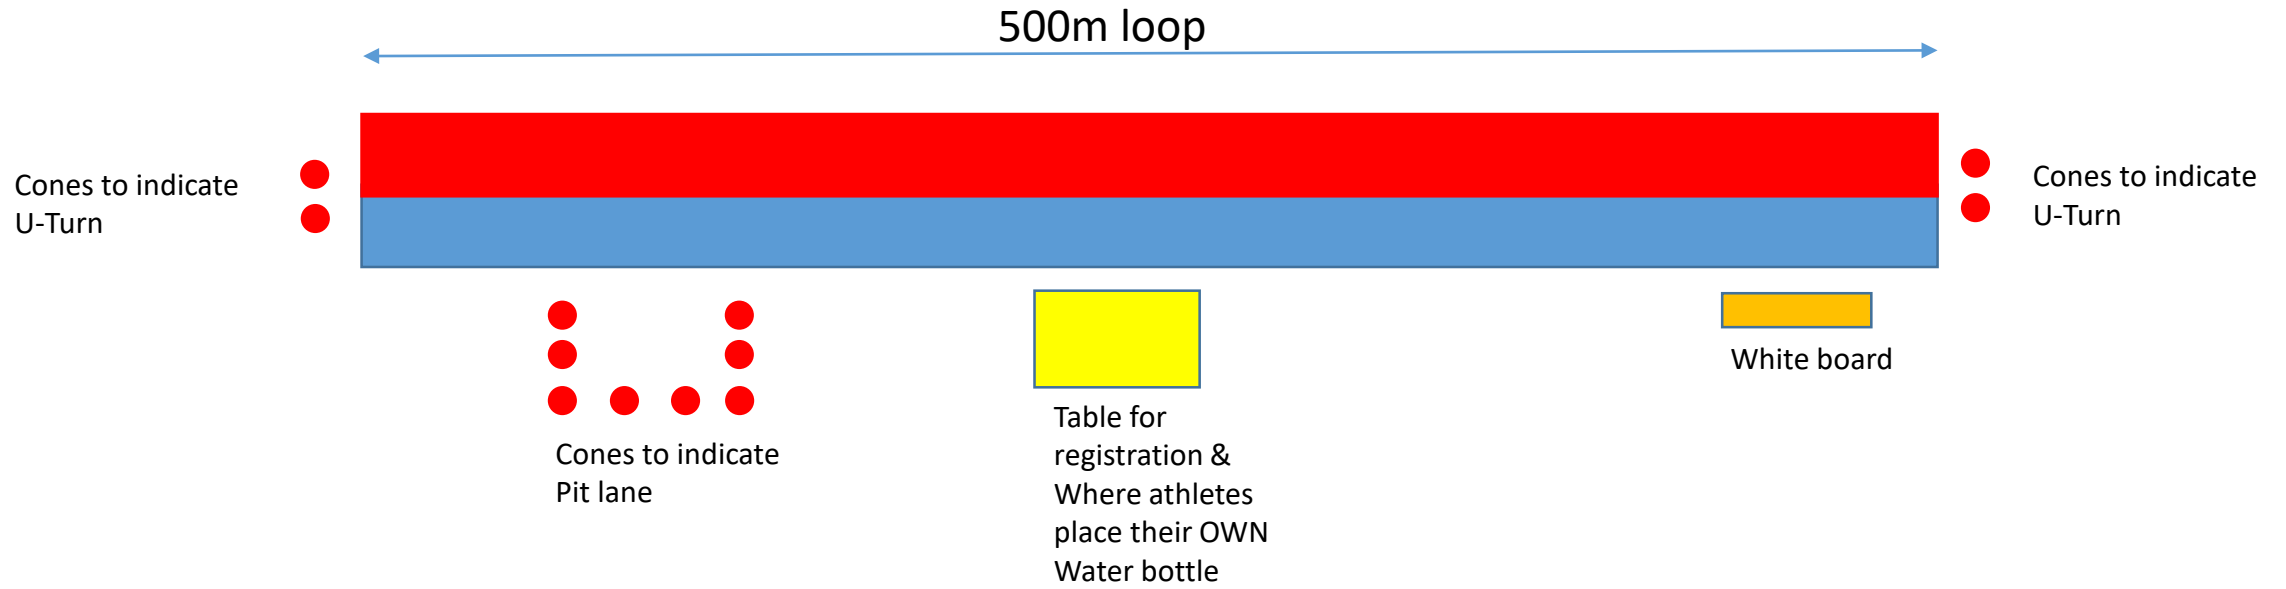

20km Nomi Trial RW

17 Feb @ 100Plus Promenade (Gate number TBC)

Start / End Point : Gate 10

U-Turns : Gate 21 (700m mark) and Gate 7 (200m mark)